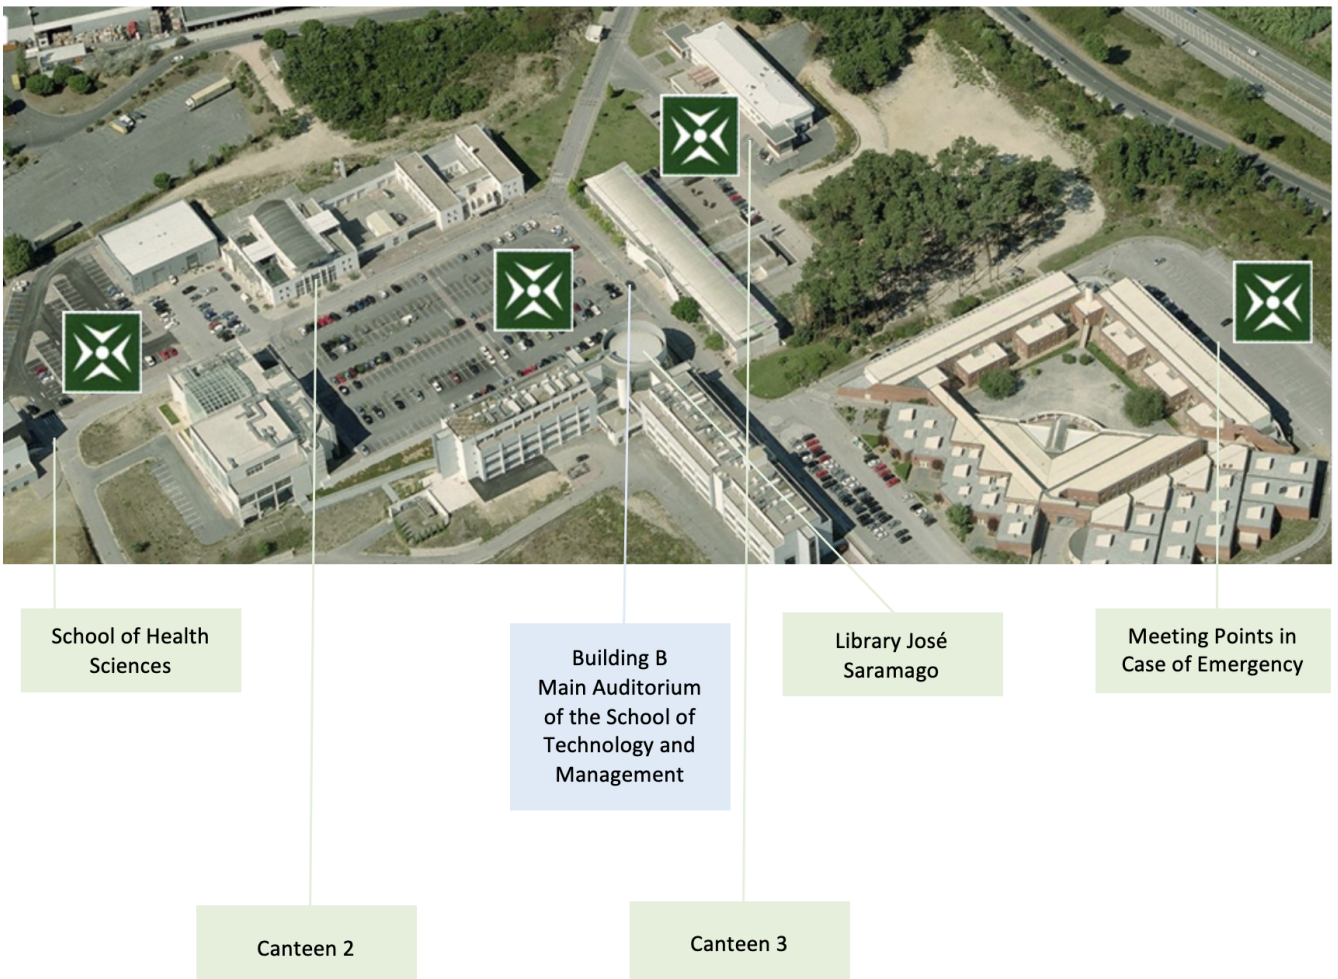

THE SHAPE(S) OF RUN-EU INTERNATIONAL CONFERENCE 16-17 November 2023 Venue, Travel and Accommodation – Information

VENUE

Polytechnic University of Leiria, Portugal

Campus 2 – ESTG (Escola Superior de Tecnologia e Gestão)

Address: Morro do Lena, Alto do Vieiro, Leiria

Travel to Leiria

We recommend that you fly to Humberto Delgado Airport in Lisbon, take a taxi (5km) to 'Sete Rios Rede Expressos' bus station, and take the bus from 'Lisboa – Sete Rios' to 'Leiria'.

On this website, you may find the available bus times and tickets between Leiria and most cities in Portugal: <https://rede-expressos.pt/en>

Travel inside Leiria

Most hotels are located in the city centre, and the International Conference venue (Politécnico de Leiria – ESTG) is around a 2km walk. There are frequent city buses between the city centre and the venue, with affordable ticket prices (approximately €1,45) that you can buy inside the bus. Please check the map and routes available at <https://mobilis.pt/>. The venue is at **Campus 2 IPL** and is served by lines 1, 2 and 9.

(100 metres from the Polytechnic of Leiria headquarters' building and from ESECS, and 1 km from the city centre. Free parking on site.)

LAT +39° 44' 22.23' LON -8° 48' 35.85' <https://goo.gl/maps/57JKPKbfNHo>