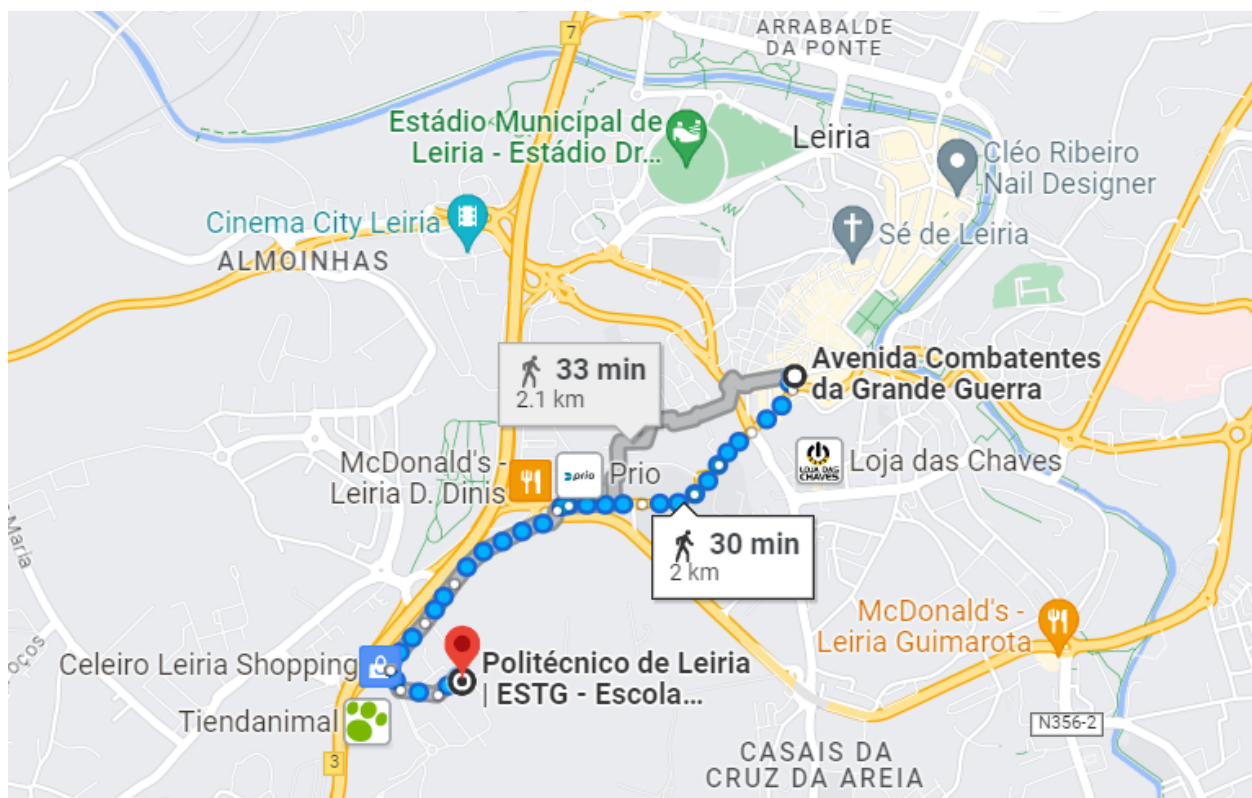

THE SHAPE(S) OF RUN-EU INTERNATIONAL CONFERENCE 16-17 November 2023 Venue, Travel and Accommodation – Information

VENUE

Polytechnic University of Leiria, Portugal

Campus 2 – ESTG (Escola Superior de Tecnologia e Gestão)

Address: Morro do Lena, Alto do Vieiro, Leiria

Travel to Leiria

We recommend that you fly to Humberto Delgado Airport in Lisbon, take a taxi (5km) to 'Sete Rios Rede Expressos' bus station, and take the bus from 'Lisboa – Sete Rios' to 'Leiria'.

On this website, you may find the available bus times and tickets between Leiria and most cities in Portugal: <https://rede-expressos.pt/en>

Travel inside Leiria

Most hotels are located in the city centre, and the International Conference venue (Politécnico de Leiria – ESTG) is around a 2km walk. There are frequent city buses between the city centre and the venue, with affordable ticket prices (approximately €1,45) that you can buy inside the bus. Please check the map and routes available at <https://mobilis.pt/>. The venue is at **Campus 2 IPL** and is served by lines 1, 2 and 9.

(100 metres from the Polytechnic of Leiria headquarters' building and from ESECS, and 1 km from the city centre. Free parking on site.)

LAT +39° 44' 22.23' LON -8° 48' 35.85' <https://goo.gl/maps/57JKPKbfNHo>